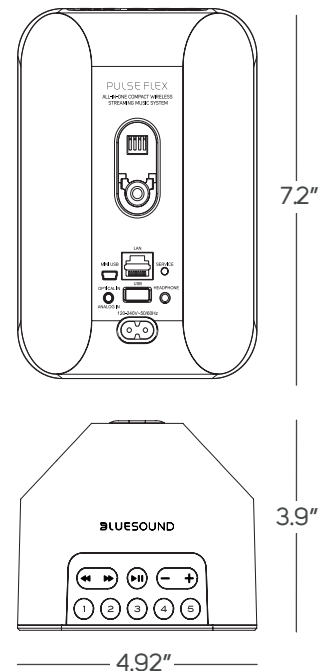

LINE PHAZE

Downloaded from www.linephaze.com

- Find specs, manuals and used listings across thousands of audio products.

PULSE FLEX 2i Specifications

Operating System:	BluOS
Supported Operating Systems:	iOS, Android, Windows Vista, 7, 8, 10, macOS X 7-10
Supported File Formats:	MP3, AAC, WMA, WMA-L, OGG, FLAC, ALAC, WAV, AIFF, MQA
Native Sampling Rates:	32 - 192kHz
Bit Depths:	16 - 24
Music Service Integrations:	17+
3rd-Party Integrations:	AirPlay 2
Control System Integrations:	Apple Wireless Accessory Configuration (WAC)
Voice Control Integrations:	Crestron, Control 4, RTI, ELAN, URC, Push, Lutron, iPort Supports Amazon Alexa

Power Consumption (Idle/Standby):	3 Watts/<0.5 Watts
Finish:	Black/White

Dimensions (Product):

125 x 183 x 100mm (W x H x D)
4.92 x 7.2 x 3.9 in (W x H x D)*

Weight: 1.23kg/2.71lb

Dimensions (Shipping, Single Unit):

183 x 183 x 230mm (W x H x D)
7.2 x 7.2 x 9.06 in (W x H x D)*

Weight: 1.95kg/4.29lb

Included Accessories:

120V AC Power Cord
230V AC Power Cord
Toslink Optical to 3.5mm Mini Adaptor
Safety/Warranty Guide
Quick Setup Guide